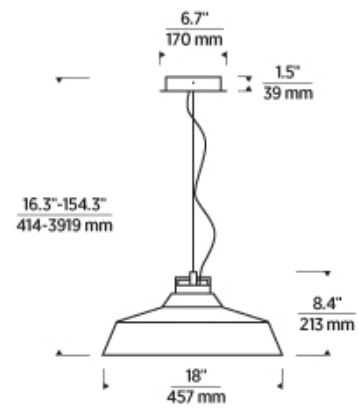

JOB NAME _____

NOTES _____

FORGE LARGE SHORT PENDANT

VISUAL COMFORT & Co.

SPECIFICATIONS

PRIMARY MATERIAL	Brass
SHADE MATERIAL	Aluminum
NET WEIGHT	12 lbs
HEIGHT	8.4in
WIDTH	18in
LENGTH	18in
UP LIGHT / DOWN LIGHT / BOTH?	
WET LISTED	
DAMP LISTED	
DRY LISTED	
MIN. HANGING HEIGHT	16.3in
MAX HANGING HEIGHT	154.3in
TOTAL CORD LENGTH	144in
TOTAL STEM LENGTH	
STEM QTY	
SLOPED CEILING ADAPTABLE?	Yes 45° Max
GENERAL LISTING	ETL Listed
INCLUDES	

LAMPING SPECIFICATIONS

	LED LAMP	INTEGRATED LED	NON LED	NO LAMP
DELIVERED LUMENS		760		
WATTS		19		
MAX WATTAGE PER BULB		19W		
		Universal 120V-277V 0-10, ELV, TRIAC		
CCT		2700K		
CRI		90 CRI		
LED LIFETIME		>50000		
L70				
AVERAGE BULB HOURS				
FIELD SERVICEABLE LED				
LAMP BASE		Integrated LED		
LAMP SHAPE		Integrated LED		
LAMP INCLUDED?		True		
WARRANTY**		5 Years		