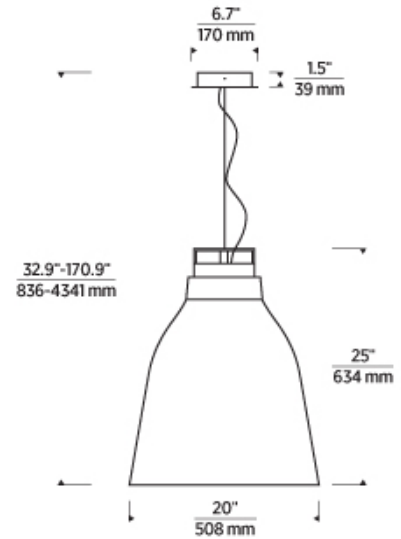

LAMPING

Includes 19.1 watts, 814 total delivered lumens, 2700K LED module. Dimmable with most LED compatible ELV, TRIAC and 0-10V dimmers. Ships with 12 feet of field-cuttable black cloth cord. 120V-277V.

JOB NAME _____

NOTES _____

FORGE LARGE TALL PENDANT

VISUAL COMFORT & Co.

SPECIFICATIONS

PRIMARY MATERIAL	Brass
SHADE MATERIAL	Aluminum
NET WEIGHT	18 lbs
HEIGHT	25in
WIDTH	20in
LENGTH	20in
UP LIGHT / DOWN LIGHT / BOTH?	
WET LISTED	
DAMP LISTED	
DRY LISTED	
MIN. HANGING HEIGHT	32.9in
MAX HANGING HEIGHT	170.9in
TOTAL CORD LENGTH	144in
TOTAL STEM LENGTH	
STEM QTY	
SLOPED CEILING ADAPTABLE?	Yes 45° Max
GENERAL LISTING	ETL Listed
INCLUDES	

LAMPING SPECIFICATIONS

	LED LAMP	INTEGRATED LED	NON LED	NO LAMP
DELIVERED LUMENS		814		
WATTS		19.1		
MAX WATTAGE PER BULB		19.1W		
		Universal 120V-277V 0-10, ELV, TRIAC		
CCT		2700K		
CRI		90 CRI		
LED LIFETIME		>50000		
L70				
AVERAGE BULB HOURS				
FIELD SERVICEABLE LED				
LAMP BASE		Integrated LED		
LAMP SHAPE		Integrated LED		
LAMP INCLUDED?		True		
WARRANTY**		5 Years		