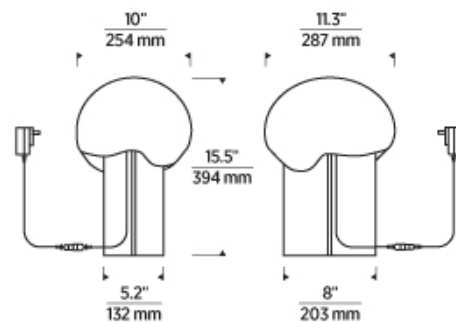

## SPECIFICATIONS

PRIMARY MATERIAL	Brass
SHADE MATERIAL	Glass
NET WEIGHT	8 lbs
HEIGHT	15.5in
WIDTH	10in
LENGTH	11.3in
WET LISTED	
DAMP LISTED	
DRY LISTED	
GENERAL LISTING	ETL Listed
INCLUDES	