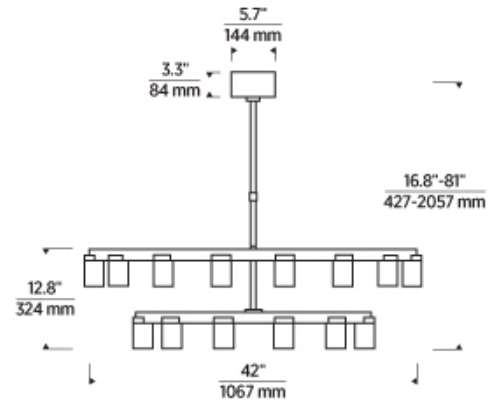

Natural Brass

Nightshade Black

LAMPING

Includes 92.5 watts, 5761 total delivered lumens, 2700K LED modules. Dimmable with most LED compatible ELV, Triac and 0-10V dimmers. Ships with (4) 12" and (2) 6" rigid stems in coordinating finish. Not sloped ceiling compatible. 120V-277V Universal.

7400 Linder Avenue, Skokie, IL 60077
T 847.410.4400 | F 847.410.4500 | techlighting.com

ESFERA TWO TIER X-LARGE CHANDELIER

VISUAL COMFORT & Co.

SPECIFICATIONS

PRIMARY MATERIAL	Aluminum or Brass
SHADE MATERIAL	Crystal
NET WEIGHT	64 lbs
HEIGHT	12.8in
WIDTH	44in
LENGTH	44in
UP LIGHT / DOWN LIGHT / BOTH?	
WET LISTED	
DAMP LISTED	
DRY LISTED	
MIN. HANGING HEIGHT	22.5in
MAX HANGING HEIGHT	81.5in
TOTAL CORD LENGTH	
TOTAL STEM LENGTH	Up to 60in
STEM QTY	6
SLOPED CEILING ADAPTABLE?	No
GENERAL LISTING	ETL Listed
INCLUDES	