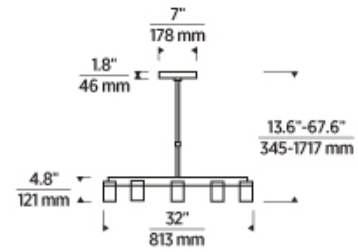

Natural Brass

Natural Brass

Nightshade Black

Natural Brass Alt

Nightshade Black Alt

ORDERING INFORMATION

700ESF	LENGTH (A)	FINISH	LAMP
	32.32"	NB NATURAL BRASS	-LED927 INTEGRATED LED 90 CRI 2700K 120V
		B NIGHTSHADE BLACK	-LED927-277 INTEGRATED LED 90 CRI 2700K 277V

700ESF _____

JOB NAME _____

NOTES _____

ESFERA MEDIUM CHANDELIER

VISUAL COMFORT & Co.

SPECIFICATIONS

PRIMARY MATERIAL	Aluminum or Brass
SHADE MATERIAL	Crystal
NET WEIGHT	42 lbs
HEIGHT	5in
WIDTH	32in
LENGTH	32in
UP LIGHT / DOWN LIGHT / BOTH?	
WET LISTED	
DAMP LISTED	
DRY LISTED	
MIN. HANGING HEIGHT	12.8in
MAX HANGING HEIGHT	66.8in
TOTAL CORD LENGTH	
TOTAL STEM LENGTH	Up to 60in
STEM QTY	6
SLOPED CEILING ADAPTABLE?	No
GENERAL LISTING	ETL Listed
INCLUDES	