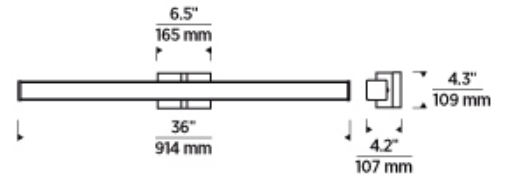

Satin Nickel

Nightshade Black

Nightshade Black (Alt)

ORDERING INFORMATION

700BCELI	LENGTH (A)	FINISH	LAMP
	36 36"	C CHROME	-LED930 LED 90 CRI 3000K 120V
		B NIGHTSHADE BLACK	-LED930-277 LED 90 CRI 3000K 277V
		S SATIN NICKEL	

700BCELI _____

JOB NAME _____

NOTES _____

ELLIS 36 BATH

VISUAL COMFORT & Co.

SPECIFICATIONS

PRIMARY MATERIAL	Aluminum
SHADE MATERIAL	Acrylic
NET WEIGHT	4 lbs
HEIGHT	4.3in
WIDTH	4.2in
LENGTH	36in
WET LISTED	
DAMP LISTED	
DRY LISTED	
GENERAL LISTING	ETL Listed
INCLUDES	

LAMPING SPECIFICATIONS

	LED LAMP	INTEGRATED LED	NON LED	NO LAMP
DELIVERED LUMENS		1995		
WATTS		36		
MAX WATTAGE PER BULB		36W		
		120V ELV, TRIAC 277V 0-10V		
CCT		3000K		
CRI		90 CRI		
LED LIFETIME				
L70		>50000		
AVERAGE BULB HOURS				
FIELD SERVICEABLE LED				
LAMP BASE		Integrated LED		
LAMP SHAPE		Integrated LED		
LAMP INCLUDED?		True		
WARRANTY**		5 Years		