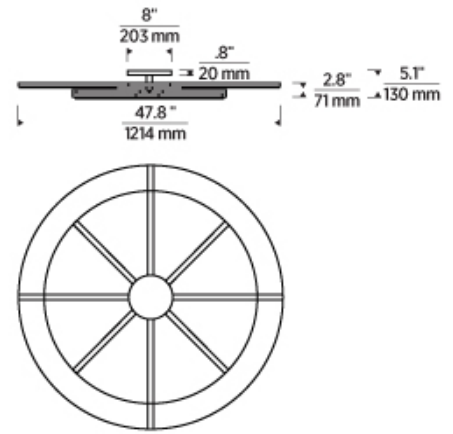

## SPECIFICATIONS

|                               |            |
|-------------------------------|------------|
| PRIMARY MATERIAL              | Brass      |
| SHADE MATERIAL                | Crystal    |
| NET WEIGHT                    | 17 lbs     |
| HEIGHT                        | 5.1in      |
| WIDTH                         | 47.8in     |
| LENGTH                        | 47.8in     |
| UP LIGHT / DOWN LIGHT / BOTH? |            |
| WET LISTED                    |            |
| DAMP LISTED                   |            |
| DRY LISTED                    |            |
| WALL / CEILING MOUNT          |            |
| GENERAL LISTING               | ETL Listed |
| INCLUDES                      |            |