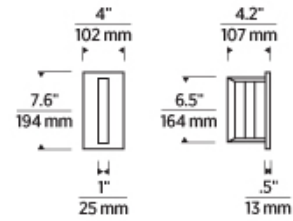

7000WANTN _____

JOB NAME _____

NOTES _____

SPECIFICATIONS

PRIMARY MATERIAL	Aluminum
SHADE MATERIAL	Acrylic
NET WEIGHT	3 lbs
HEIGHT	7.6in
WIDTH	4.2in
LENGTH	4in
WET LISTED	
DAMP LISTED	
DRY LISTED	
GENERAL LISTING	ETL Listed
INCLUDES	

LAMPING SPECIFICATIONS

	LED LAMP	INTEGRATED LED	NON LED	NO LAMP
DELIVERED LUMENS		88		
WATTS		10.4		
MAX WATTAGE PER BULB		Universal 120V-277V 0-10, ELV, TRIAC		
CCT		2700K		
CRI		90 CRI		
LED LIFETIME		>60000		
AVERAGE BULB HOURS				
FIELD SERVICEABLE LED				
LAMP BASE		Integrated LED		
LAMP SHAPE		Integrated LED		
LAMP INCLUDED?		True		
WARRANTY**		5 Years		