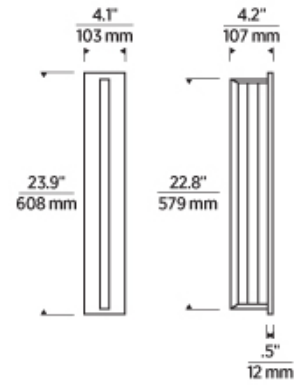

7000WANTN _____

JOB NAME _____

NOTES _____

SPECIFICATIONS

PRIMARY MATERIAL	Aluminum
SHADE MATERIAL	Acrylic
NET WEIGHT	7 lbs
HEIGHT	23.9in
WIDTH	4.2in
LENGTH	4.1in
WET LISTED	
DAMP LISTED	
DRY LISTED	
GENERAL LISTING	ETL Listed
INCLUDES	

LAMPING SPECIFICATIONS

	LED LAMP	INTEGRATED LED	NON LED	NO LAMP
DELIVERED LUMENS		353		
WATTS		20.3		
MAX WATTAGE PER BULB		Universal 120V-277V 0-10, ELV, TRIAC		
CCT		2700K		
CRI		90 CRI		
LED LIFETIME		>60000		
AVERAGE BULB HOURS				
FIELD SERVICEABLE LED				
LAMP BASE		Integrated LED		
LAMP SHAPE		Integrated LED		
LAMP INCLUDED?		True		
WARRANTY**		5 Years		