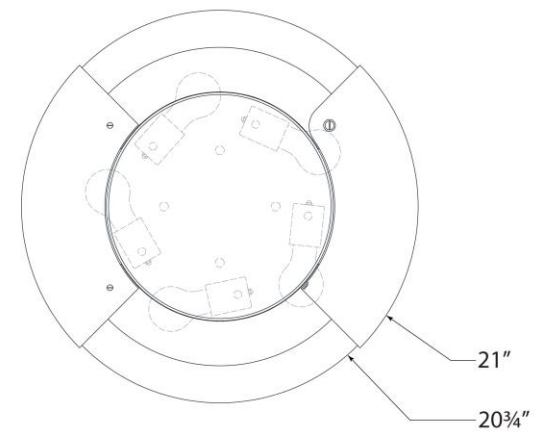

## Melange X-Large Flush Mount

Item # KW 4016AB-ALB

Designer: Kelly Wearstler

Height: 5"

Width: 21"

Finishes: AB, BZ, PN

Shade Treatments: ALB

Socket: 5 - E26 Keyless

Wattage: 5 - 15 LED A19

Weight: 36 Pounds

Note: Alabaster is a Natural Stone | Variations in Color and Texture are Expected

Side View

Top View