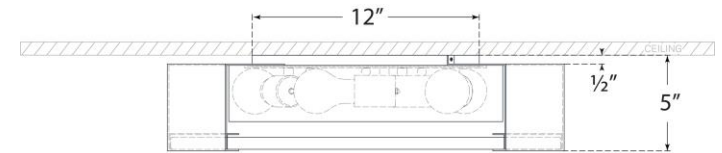

## Melange X-Large Flush Mount

Item # KW 4016AB-ALB

Designer: Kelly Wearstler

Height: 5"

Width: 21"

Finishes: AB, BZ, PN

Shade Treatments: ALB

Socket: 5 - E26 Keyless

Wattage: 5 - 15 LED A19

Weight: 36 Pounds

Note: Alabaster is a Natural Stone | Variations in Color and Texture are Expected

Side View

Top View