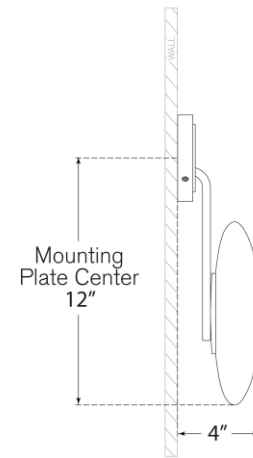

## Marisol Medium Single Sconce

Item # CD 2016GM-WG

Designer: Champalimaud

Height: 14.25"

Width: 9"

Extension: 4"

Backplate: 4.25" Round

Finishes: GM, PN, SB

Glass Options: WG

Socket: Dedicated LED

Wattage: 6w (500lm)

Weight: 4 Pounds

Note: UL Only

Top View

Side View

Front View