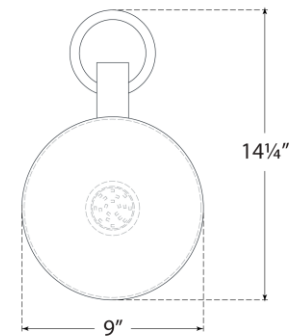

## Marisol Medium Single Sconce

Item # CD 2016GM-WG

Designer: Champalimaud

Height: 14.25"

Width: 9"

Extension: 4"

Backplate: 4.25" Round

Finishes: GM, PN, SB

Glass Options: WG

Socket: Dedicated LED

Wattage: 6w (500lm)

Weight: 4 Pounds

Note: UL Only

Top View

Side View

Front View