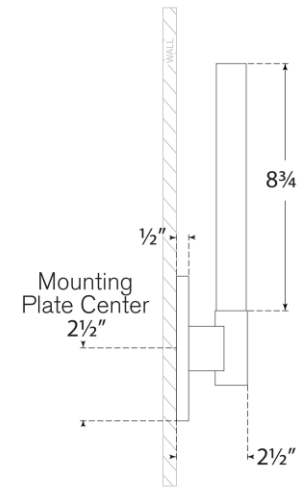

TEAR SHEET

Mafra Small Sconce

Item # IKF 2362BZ-WG

Designer: Ian K. Fowler

Height: 12.75"

Width: 3"

Extension: 2.5"

Backplate: 3" x 5" Rectangle

Finishes: BZ, HAB, PN

Glass Options: WG

Socket: Dedicated LED

Wattage: 6w (500lm)

Weight: 3 Pounds

Note: UL Only | Requires Smaller Jbox

Top View

Side View

Front View