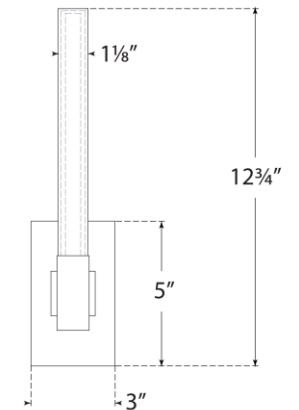

TEAR SHEET

Mafra Small Sconce

Item # IKF 2362BZ-WG

Designer: Ian K. Fowler

Height: 12.75"

Width: 3"

Extension: 2.5"

Backplate: 3" x 5" Rectangle

Finishes: BZ, HAB, PN

Glass Options: WG

Socket: Dedicated LED

Wattage: 6w (500lm)

Weight: 3 Pounds

Note: UL Only | Requires Smaller Jbox

Top View

Side View