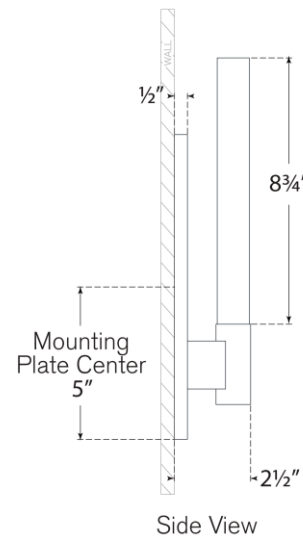

TEAR SHEET

Mafra Small Reflector Sconce

Item # IKF 2360BZ-WG

Designer: Ian K. Fowler

Height: 12.5"

Width: 3"

Extension: 2.5"

Backplate: 3" x 10" Rectangle

Finishes: BZ, HAB, PN

Glass Options: WG

Socket: Dedicated LED

Wattage: 6w (500lm)

Weight: 3 Pounds

Note: UL Only | Requires Smaller Jbox

Top View

Side View

Front View