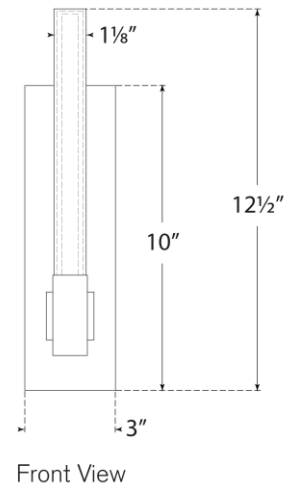

TEAR SHEET

Mafra Small Reflector Sconce

Item # IKF 2360BZ-WG

Designer: Ian K. Fowler

Height: 12.5"

Width: 3"

Extension: 2.5"

Backplate: 3" x 10" Rectangle

Finishes: BZ, HAB, PN

Glass Options: WG

Socket: Dedicated LED

Wattage: 6w (500lm)

Weight: 3 Pounds

Note: UL Only | Requires Smaller Jbox

Top View

Side View