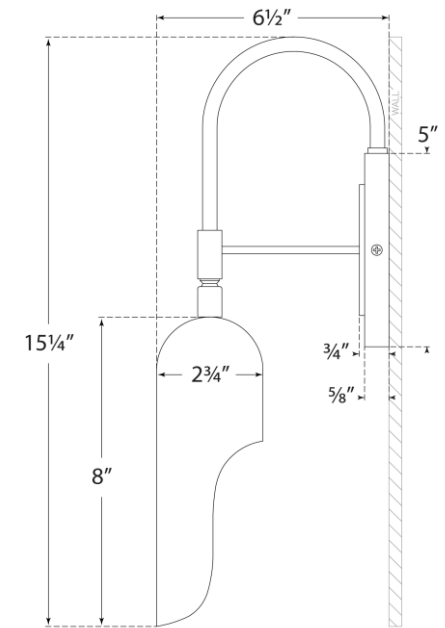

TEAR SHEET

Lucien Functional Wall Light

Item # KW 2420AB

Designer: Kelly Wearstler

Height: 15.25"

Width: 5"

Extension: 6.5"

Backplate: 5" Round

Finishes: AB, PN

Socket: E26 Keyless

Wattage: 25 T10

Weight: 3 Pounds

Side View