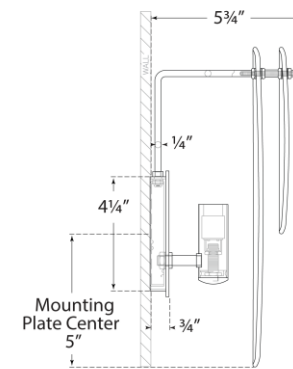

## Loire Small Sconce

Item # ARN 2455G-WSG

Designer: AERIN

Height: 12"

Width: 12"

Extension: 5.75"

Backplate: 4.25" Round

Finishes: G, PN

Glass Options: WSG

Socket: E12 Candelabra

Wattage: 60 C11

Weight: 5 Pounds

Side View

Front View