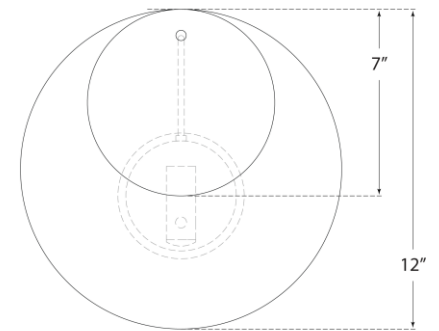

## Loire Small Sconce

Item # ARN 2455G-WSG

Designer: AERIN

Height: 12"

Width: 12"

Extension: 5.75"

Backplate: 4.25" Round

Finishes: G, PN

Glass Options: WSG

Socket: E12 Candelabra

Wattage: 60 C11

Weight: 5 Pounds

Side View

Front View