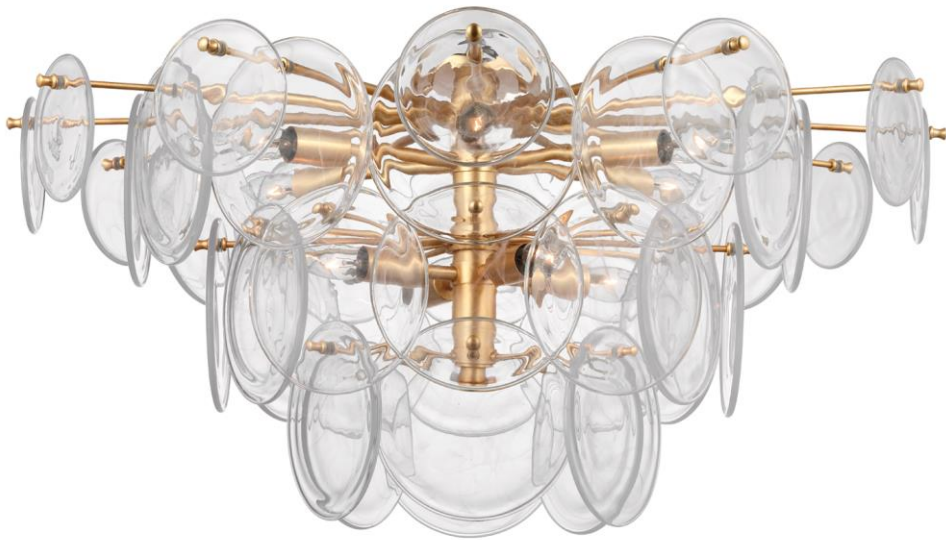

TEAR SHEET

Loire Grande Flush Mount

Item # ARN 4453G-CSG

Designer: AERIN

Height: 16.5"

Width: 34"

Canopy: 4.25" Round

Finishes: G, PN

Glass Options: CSG, WSG

Socket: 10 - E12 Candelabra

Wattage: 10 - 5.5 LED C11

Weight: 42 Pounds

Note: UL Only

Front View

Top View