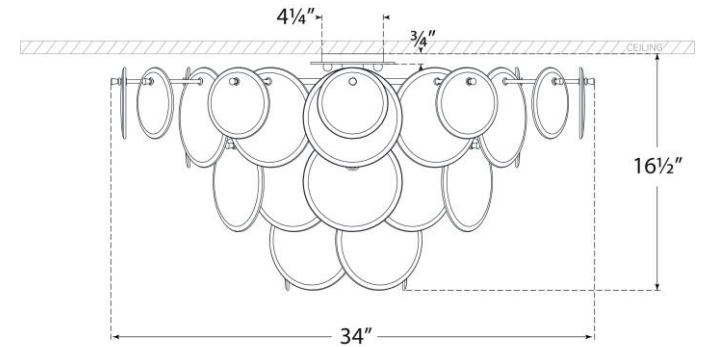

TEAR SHEET

Loire Grande Flush Mount

Item # ARN 4453G-CSG

Designer: AERIN

Height: 16.5"

Width: 34"

Canopy: 4.25" Round

Finishes: G, PN

Glass Options: CSG, WSG

Socket: 10 - E12 Candelabra

Wattage: 10 - 5.5 LED C11

Weight: 42 Pounds

Note: UL Only

Front View

Top View