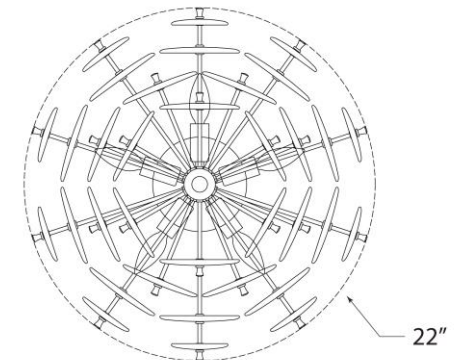

TEAR SHEET

Loire Large Tiered Flush Mount

Item # ARN 4451G-CSG

Designer: AERIN

Height: 12"

Width: 21"

Canopy: 4.25" Round

Finishes: G, PN

Glass Options: CSG, WSG

Socket: 5 - E12 Candelabra

Wattage: 5 - 5.5 LED C11

Weight: 16 Pounds

Front View

Bottom View