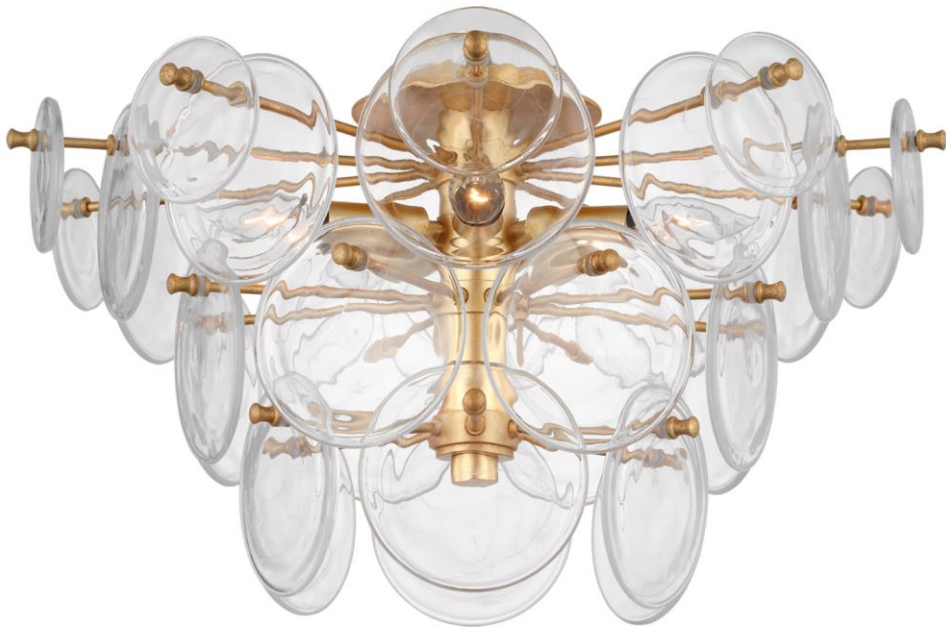

TEAR SHEET

Loire Large Tiered Flush Mount

Item # ARN 4451G-CSG

Designer: AERIN

Height: 12"

Width: 21"

Canopy: 4.25" Round

Finishes: G, PN

Glass Options: CSG, WSG

Socket: 5 - E12 Candelabra

Wattage: 5 - 5.5 LED C11

Weight: 16 Pounds

Front View

Bottom View