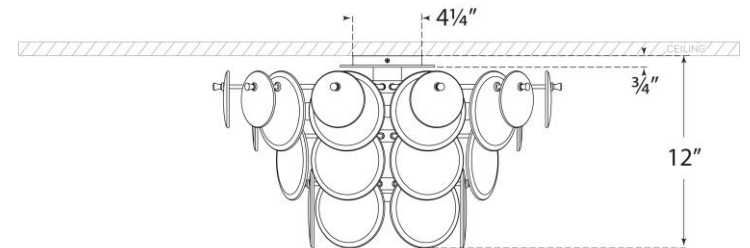

TEAR SHEET

Loire Large Tiered Flush Mount

Item # ARN 4451G-CSG

Designer: AERIN

Height: 12"

Width: 21"

Canopy: 4.25" Round

Finishes: G, PN

Glass Options: CSG, WSG

Socket: 5 - E12 Candelabra

Wattage: 5 - 5.5 LED C11

Weight: 16 Pounds

Front View

Bottom View