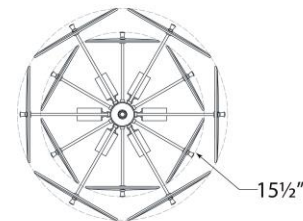

TEAR SHEET

Loire Medium Barrel Chandelier

Item # ARN 5451G-WSG

Designer: AERIN

O/A Height: 62.5"

Fixture Height: 27.5"

Min. Custom Height: 33.5"

Width: 20"

Canopy: 4.25" Round

Finishes: G, PN

Glass Options: CSG, WSG

Socket: 6 - E12 Candelabra

Wattage: 6 - 60 C11

Weight: 52 Pounds

Note: Custom Height Available

Top View

Front View