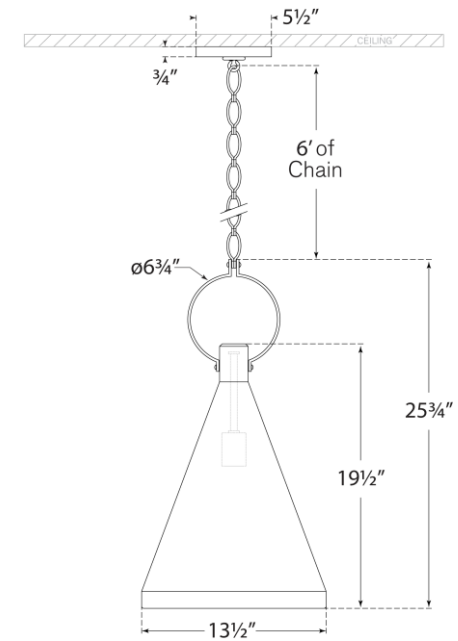

TEAR SHEET

Limoges Medium Tall Pendant

Item # SK 5361NR-PW

Designer: Suzanne Kasler

Height: 25.75"

Width: 13.5"

Canopy: 5.5" Round

Finishes: NR

Shade Treatments: AI, PW

Socket: E26 Keyless

Wattage: 60 A19

Weight: 6 Pounds

Front View