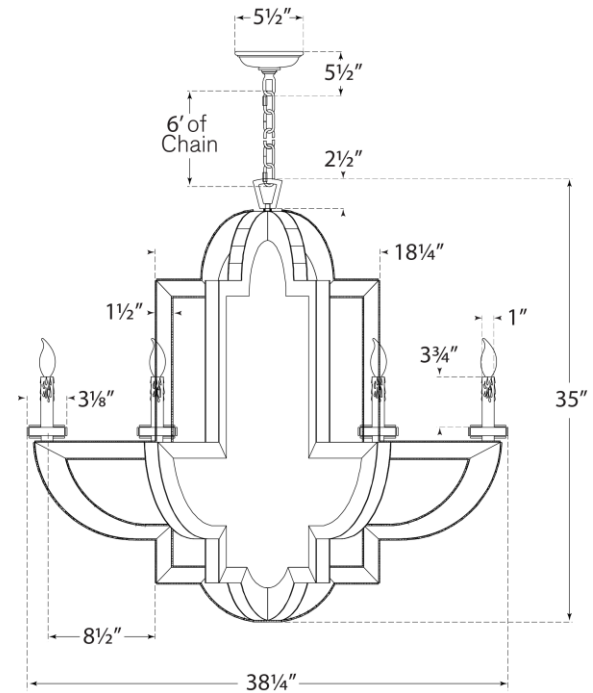

TEAR SHEET

Lido Large Chandelier

Item # NW 5041AM/HAB

Designer: Niermann Weeks

Height: 35"

Width: 38.25"

Canopy: 5.5" Round

Finishes: AM/HAB

Socket: 6 - E12 Candelabra

Wattage: 6 - 60 C11

Weight: 82 Pounds

NW5041