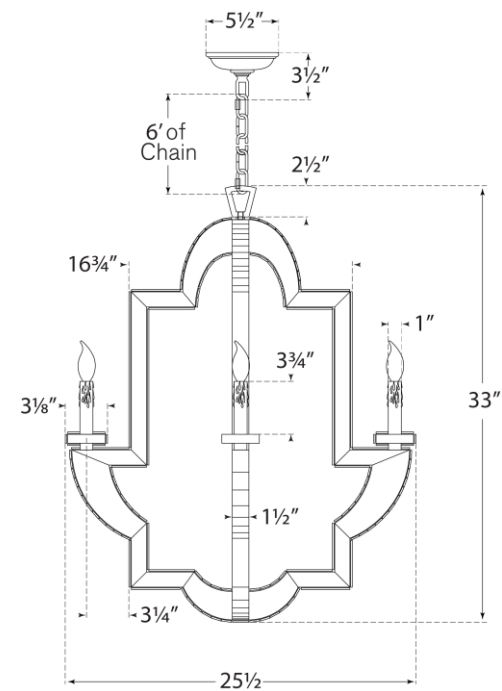

TEAR SHEET

Lido Medium Chandelier

Item # NW 5040AM/HAB

Designer: Niermann Weeks

Height: 33"

Width: 25.5"

Canopy: 5.5" Round

Finishes: AM/HAB

Socket: 4 - E12 Candelabra

Wattage: 4 - 60 C11

Weight: 34 Pounds

NW5040