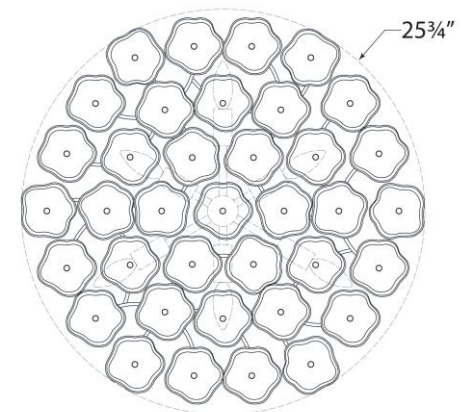

## Leighton Large Flush Mount

Item # KS 4066PN-BLS

Designer: kate spade new york

Height: 6"

Width: 25.75"

Canopy: 12" Round

Finishes: PN, SB

Glass Options: BLS, CRE

Socket: 6 - E12 Candelabra

Wattage: 6 - 6.5 LED B11

Weight: 20 Pounds

Note: UL Only

Side View

Bottom View