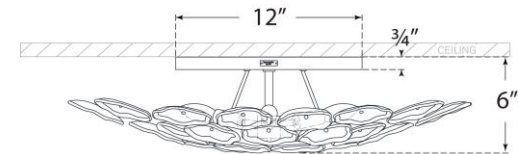

## Leighton Large Flush Mount

Item # KS 4066PN-BLS

Designer: kate spade new york

Height: 6"

Width: 25.75"

Canopy: 12" Round

Finishes: PN, SB

Glass Options: BLS, CRE

Socket: 6 - E12 Candelabra

Wattage: 6 - 6.5 LED B11

Weight: 20 Pounds

Note: UL Only

Side View

Bottom View