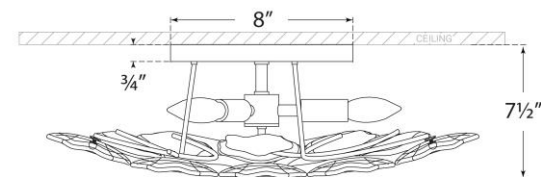

TEAR SHEET

Leighton Medium Flush Mount

Item # KS 4065PN-BLS

Designer: kate spade new york

Height: 7.5"

Width: 20"

Canopy: 8" Round

Finishes: PN, SB

Glass Options: BLS, CRE

Socket: 3 - E12 Candelabra

Wattage: 3 - 40 B11

Weight: 7 Pounds

Side View

Bottom View