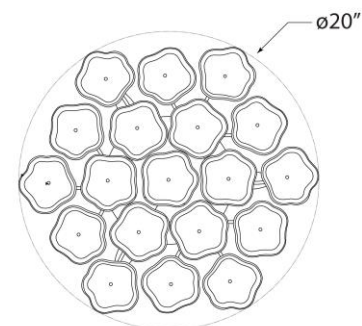

TEAR SHEET

Leighton Medium Flush Mount

Item # KS 4065PN-BLS

Designer: kate spade new york

Height: 7.5"

Width: 20"

Canopy: 8" Round

Finishes: PN, SB

Glass Options: BLS, CRE

Socket: 3 - E12 Candelabra

Wattage: 3 - 40 B11

Weight: 7 Pounds

Side View

Bottom View