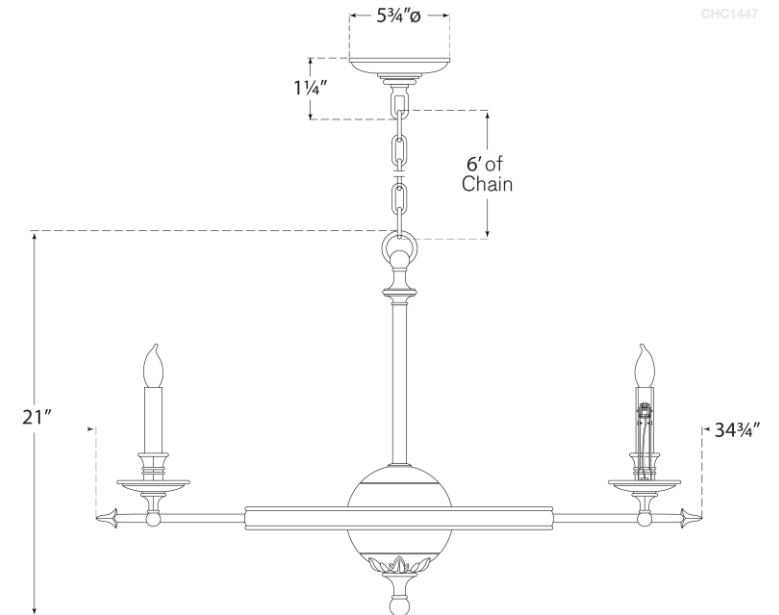

TEAR SHEET

Leaf and Arrow Large Chandelier

Item # CHC 1447AB

Designer: Chapman & Myers

Height: 21"

Width: 34.75"

Canopy: 5.75" Round

Finishes: AB, BZ, BZ/AB

Socket: 8 - E12 Candelabra

Wattage: 8 - 60 C11

Weight: 27 Pounds

Note: CHS104NP Shade Sold Separately | Use 40 Watt Frosted Type "B" with Clip On Shade

©EFC DESIGNS

CHC1447