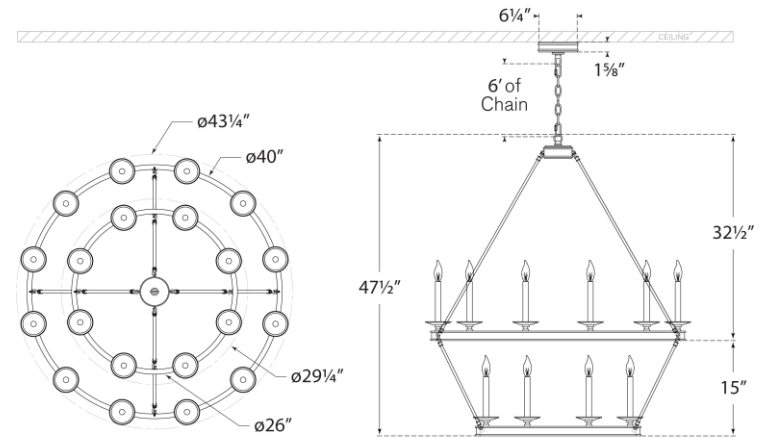

TEAR SHEET

Launceton Large Two Tiered Chandelier

Item # CHC 1607AB

Designer: Chapman & Myers

Height: 47.5"

Width: 43.25"

Canopy: 6" Round

Finishes: AB, BZ, PN

Socket: 20 - E12 Candelabra

Wattage: 20 - 40 C11

Weight: 43 Pounds

Top View

Front View