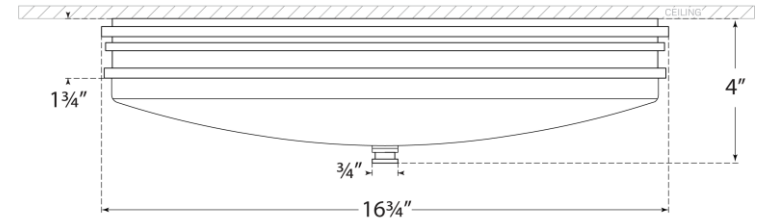

TEAR SHEET

Launceton Medium Flush Mount

Item # CHC 4603AB-WG

Designer: Chapman & Myers

Height: 4"

Width: 16.75"

Canopy: 15.5" Round

Finishes: AB, AN, BZ, PN

Glass Options: WG

Socket: Dedicated LED

Wattage: 27w (2200lm)

Weight: 12 Pounds

Front View