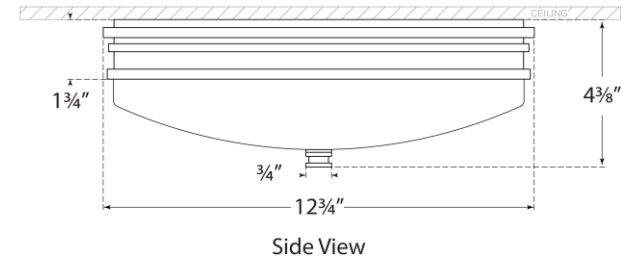

TEAR SHEET

Launceton Small Flush Mount

Item # CHC 4601AB-WG

Designer: Chapman & Myers

Height: 4"

Width: 12.75"

Canopy: 11.5" Round

Finishes: AB, AN, BZ, PN

Glass Options: WG

Socket: Dedicated LED

Wattage: 27w (2200lm)

Weight: 9 Pounds

Side View

Bottom View