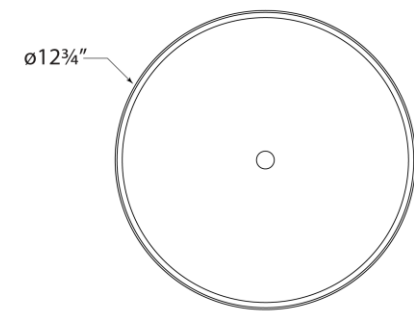

TEAR SHEET

Launceton Small Flush Mount

Item # CHC 4601AB-WG

Designer: Chapman & Myers

Height: 4"

Width: 12.75"

Canopy: 11.5" Round

Finishes: AB, AN, BZ, PN

Glass Options: WG

Socket: Dedicated LED

Wattage: 27w (2200lm)

Weight: 9 Pounds

Side View

Bottom View