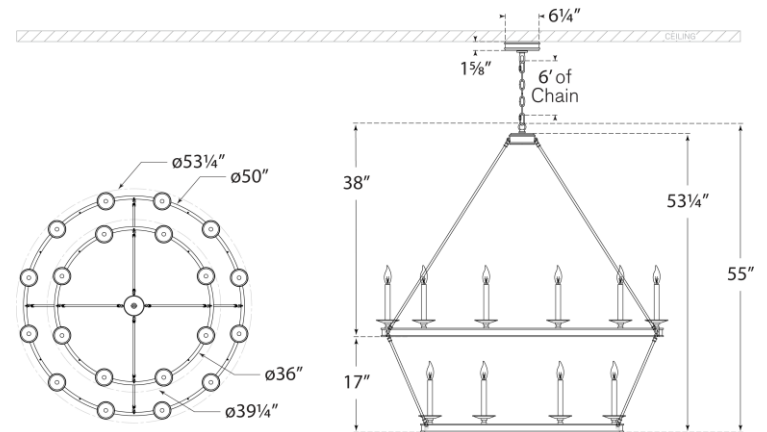

TEAR SHEET

Launceton Grande Two Tiered Chandelier

Item # CHC 1608AB

Designer: Chapman & Myers

Height: 55"

Width: 53.25"

Canopy: 6" Round

Finishes: AB, BZ, PN

Socket: 20 - E12 Candelabra

Wattage: 20 - 40 C11

Weight: 55 Pounds

Note: Special Installation Required

Top View

Front View