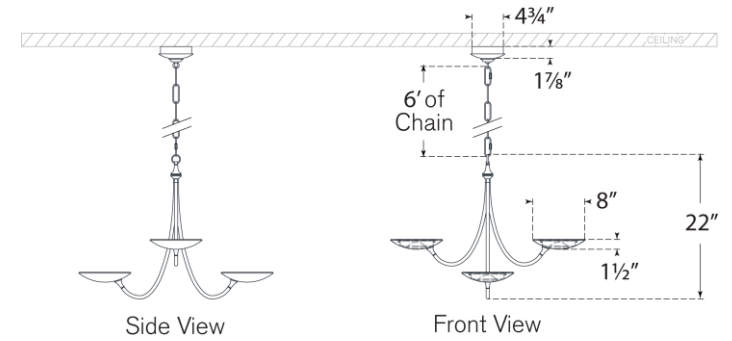

## Keira Medium Chandelier

Item # TOB 5780BZ/HAB

Designer: Thomas O'Brien

Height: 22"

Width: 29.75"

Canopy: 4.75" Round

Finishes: BZ/HAB, HAB, PN, WHT/HAB

Socket: Dedicated LED

Wattage: 23w (1750lm)

Weight: 15 Pounds

Note: UL Only

Side View

Front View

Top View