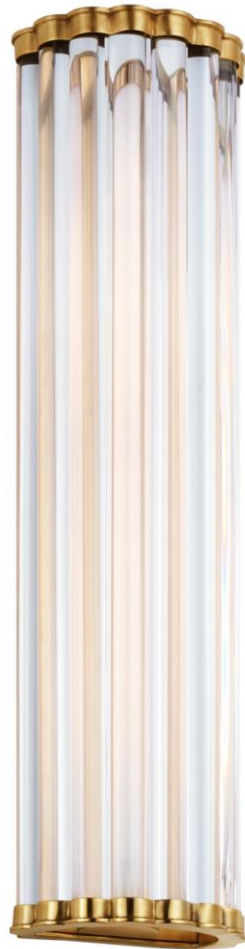

TEAR SHEET

Kean 21" Sconce

Item # CHD 2926AB-CG

Designer: Chapman & Myers

Height: 21"

Width: 5.75"

Extension: 3.75"

Backplate: 4.5" x 20.75" Rectangle

Finishes: AB, PN

Trim Options: CG

Socket: Dedicated LED

Wattage: 20w (1600lm)

Weight: 11 Pounds

Top View