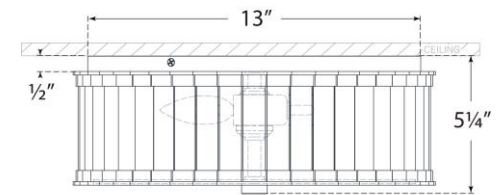

TEAR SHEET

Kean 14" Flush Mount

Item # CHC 4925HAB-CG

Designer: Chapman & Myers

Height: 5.5"

Width: 14.25"

Canopy: 13" Round

Finishes: HAB, PN

Trim Options: CG

Socket: 3 - E12 Candelabra

Wattage: 3 - 6.5 LED B11

Weight: 18 Pounds

Side View

Bottom View