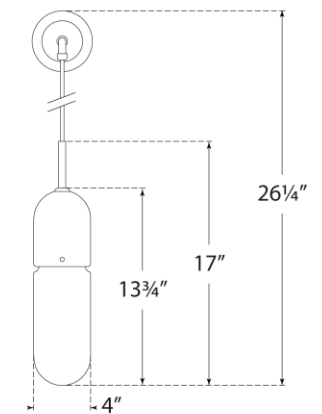

TEAR SHEET

Junio Wall Light

Item # TOB 2645BZ/HAB-CG

Designer: Thomas O'Brien

Height: 26.25"

Width: 4.25"

Extension: 6.75"

Backplate: 4.25" Round

Finishes: BZ/HAB, HAB, PN

Glass Options: CG, FG

Socket: E26 Keyless

Wattage: 8 LED T10

Weight: 14 Pounds

Note: UL Only

Top View

Side View