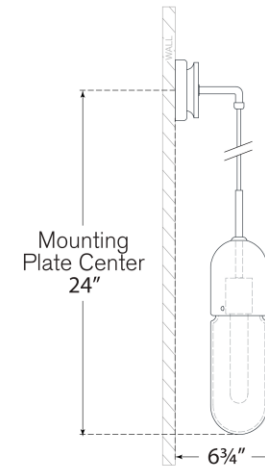

TEAR SHEET

Junio Wall Light

Item # TOB 2645BZ/HAB-CG

Designer: Thomas O'Brien

Height: 26.25"

Width: 4.25"

Extension: 6.75"

Backplate: 4.25" Round

Finishes: BZ/HAB, HAB, PN

Glass Options: CG, FG

Socket: E26 Keyless

Wattage: 8 LED T10

Weight: 14 Pounds

Note: UL Only

Top View

Side View

Front View