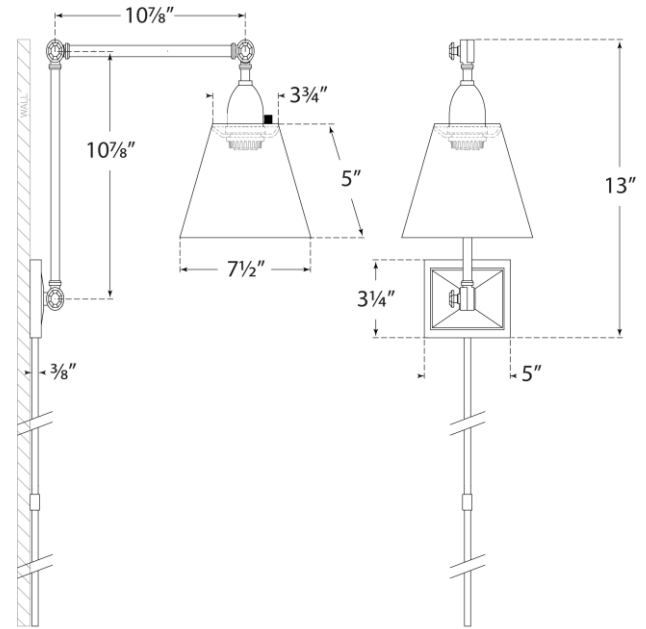

TEAR SHEET

Jane Double Library Wall Light

Item # AH 2330AN-L

Designer: Alexa Hampton

Height: 10.5" - 13"

Width: 7.5"

Extension: 14.75" - 30"

Backplate: 3.25" x 4.75" Rectangle

Finishes: AN, GM, HAB, PN

Shade Treatments: L

Shade Details: 3.75" x 7.5" x 5"

Socket: E26 On-Off

Wattage: 40 A19

Weight: 6 Pounds

Note: Cord Cover Included

Side View

Front View