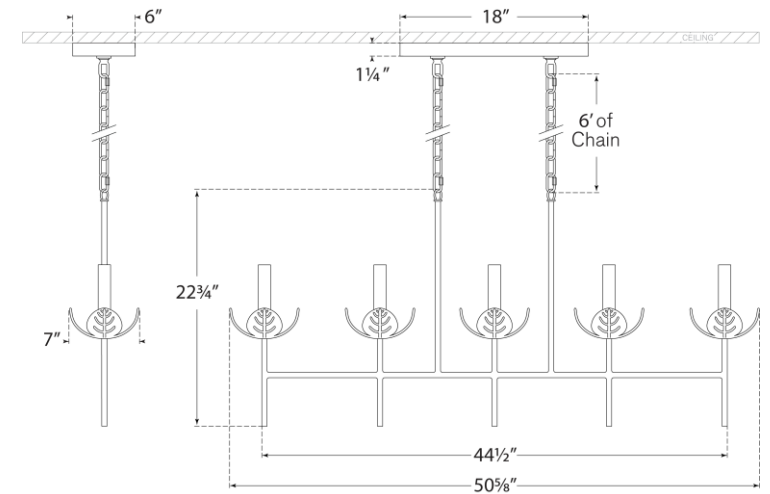

TEAR SHEET

Illana Large Linear Chandelier

Item # JN 5630AGL-L

Designer: Julie Neill

Height: 22.75"

Width: 50.5" x 7"

Canopy: 6" x 18" Rectangle

Finishes: AGL, BSL, PW

Shade Treatments: N/A, L

Shade Details: 4" x 5.5" x 6"

Socket: 5 - E12 Candelabra

Wattage: 5 - 60 C11

Weight: 20 Pounds

Side View

Front View