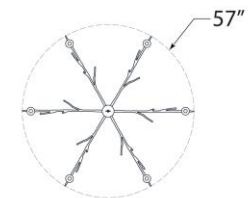

TEAR SHEET

Iberia Large Chandelier

Item # JN 5076ABL

Designer: Julie Neill

Height: 30"

Width: 57"

Canopy: 5.5" Round

Finishes: ABL, AGL, BSL, PW

Socket: 6 - E12 Candelabra

Wattage: 6 - 40 C11

Weight: 16 Pounds

Note: UL Only

Side View

Top View(1:3)