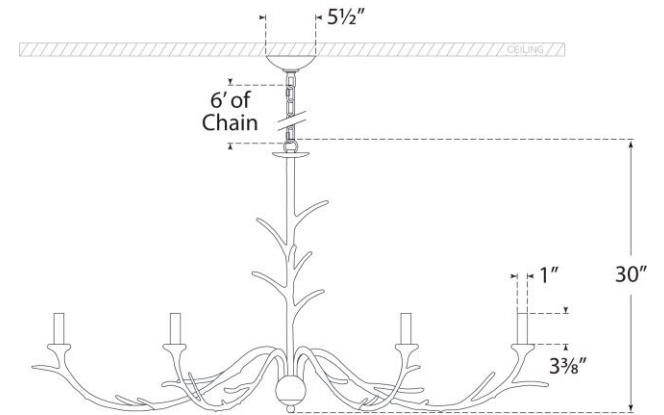

TEAR SHEET

Iberia Large Chandelier

Item # JN 5076ABL

Designer: Julie Neill

Height: 30"

Width: 57"

Canopy: 5.5" Round

Finishes: ABL, AGL, BSL, PW

Socket: 6 - E12 Candelabra

Wattage: 6 - 40 C11

Weight: 16 Pounds

Note: UL Only

Side View

Top View(1:3)