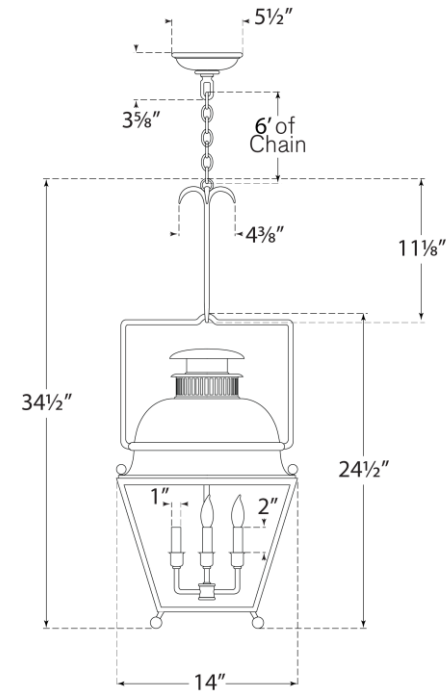

TEAR SHEET

Holborn Small Lantern

Item # CHC 2215AI

Designer: Chapman & Myers

Height: 34.5"

Width: 14"

Canopy: 5.5" Round

Finishes: AI, OW

Glass Options: CG

Socket: 4 - E12 Candelabra

Wattage: 4 - 60 C11

Weight: 21 Pounds

©EFC DESIGNS

CHC2215