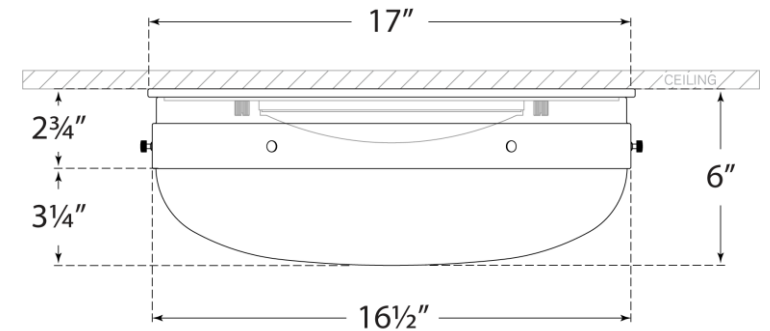

## Hicks Medium Flush Mount

Item # TOB 4064AN-WG

Designer: Thomas O'Brien

Height: 6"

Width: 17"

Canopy: 17" Round

Finishes: AN, BZ/HAB, HAB, PN

Glass Options: WG

Socket: Dedicated LED

Wattage: 36w (2800lm)

Weight: 21 Pounds

Side View