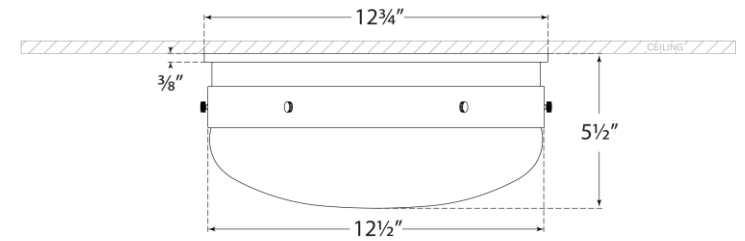

## Hicks Small Flush Mount

Item # TOB 4063AN-WG

Designer: Thomas O'Brien

Height: 5.5"

Width: 13"

Finishes: AN, BZ/HAB, HAB, PN

Glass Options: WG

Socket: 2 - E26 Keyless

Wattage: 2 - 60 A19

Weight: 9 Pounds

Front View

Bottom View