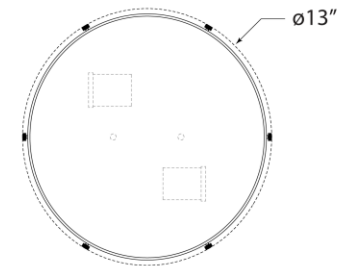

## Hicks Small Flush Mount

Item # TOB 4063AN-WG

Designer: Thomas O'Brien

Height: 5.5"

Width: 13"

Finishes: AN, BZ/HAB, HAB, PN

Glass Options: WG

Socket: 2 - E26 Keyless

Wattage: 2 - 60 A19

Weight: 9 Pounds

Front View

Bottom View