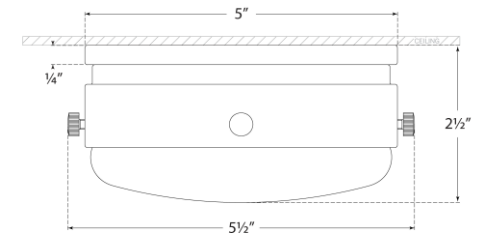

TEAR SHEET

Hicks 5.5" Solitaire Flush Mount

Item # TOB 4062AN-WG

Designer: Thomas O'Brien

Height: 2.5"

Width: 5.5"

Finishes: AN, BZ/HAB, HAB, PN

Glass Options: WG

Socket: Dedicated LED

Wattage: 12w (1100lm)

Weight: 1 Pound

Front View