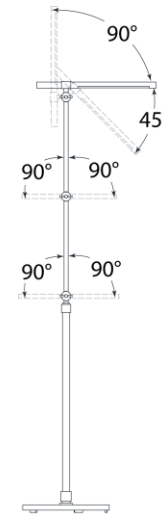

TEAR SHEET

Heron Medium Adjustable Floor Lamp

Item # IKF 1506HAB/BLK

Designer: Ian K. Fowler

Height: 40" - 46.25"

Width: 10.5"

Extension: 18.5" - 28.25"

Base: 10.5" Round

Finishes: HAB/BLK, PN/BLK

Socket: Dedicated LED w/ Dimmer

Wattage: 10w (800lm)

Weight: 17 Pounds

Note: UL Only

Side View

Top View

Side View