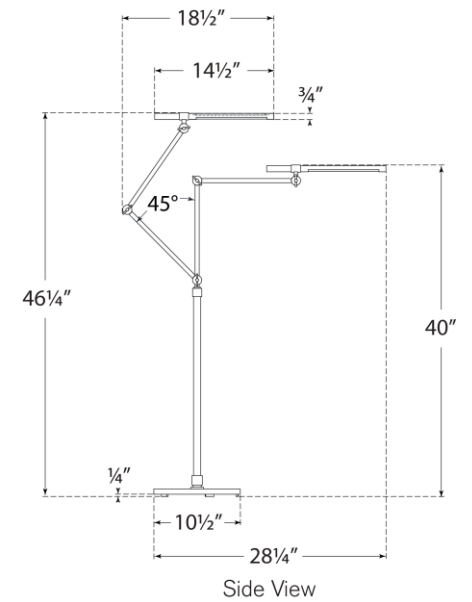

TEAR SHEET

Heron Medium Adjustable Floor Lamp

Item # IKF 1506HAB/BLK

Designer: Ian K. Fowler

Height: 40" - 46.25"

Width: 10.5"

Extension: 18.5" - 28.25"

Base: 10.5" Round

Finishes: HAB/BLK, PN/BLK

Socket: Dedicated LED w/ Dimmer

Wattage: 10w (800lm)

Weight: 17 Pounds

Note: UL Only

Side View

Top View

Side View