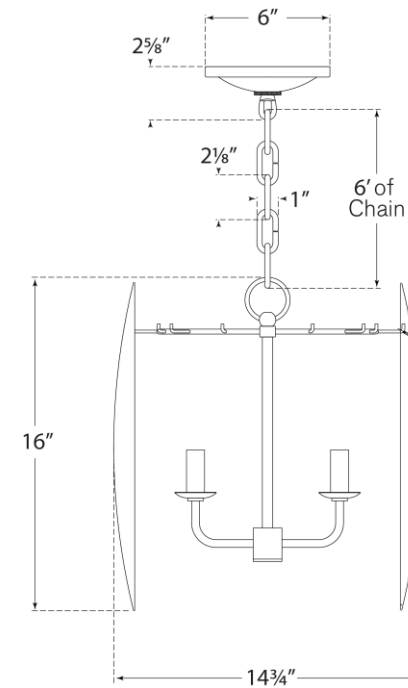

TEAR SHEET

Hatton Small Chandelier

Item # S 5047AI

Designer: Barry Goralnick

Height: 16"

Width: 14.75"

Canopy: 6" Round

Finishes: AI, BSL, G

Socket: 4 - E12 Candelabra

Wattage: 4 - 60 C11

Weight: 18 Pounds

S5047