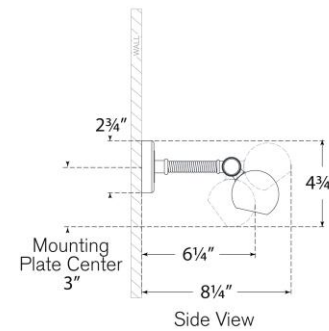

TEAR SHEET

Halwell 18" Picture Light

Item # CHD 2583AB/NRT

Designer: Chapman & Myers

Height: 2.75" - 4.5"

Width: 18"

Extension: 6.25" - 8.25"

Backplate: 2.75" x 4.5" Rectangle

Finishes: AB/NRT, BZ/NRT, PN/NRT

Socket: 2 - E26 Keyless

Wattage: 2 - 8 LED T9

Weight: 4 Pounds

Note: UL Only | Requires Smaller Outlet Box

Top View

Side View

Front View