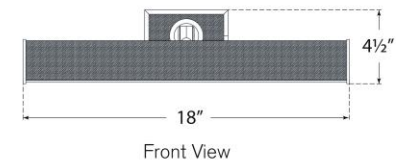

TEAR SHEET

Halwell 18" Picture Light

Item # CHD 2583AB/NRT

Designer: Chapman & Myers

Height: 2.75" - 4.5"

Width: 18"

Extension: 6.25" - 8.25"

Backplate: 2.75" x 4.5" Rectangle

Finishes: AB/NRT, BZ/NRT, PN/NRT

Socket: 2 - E26 Keyless

Wattage: 2 - 8 LED T9

Weight: 4 Pounds

Note: UL Only | Requires Smaller Outlet Box

Top View

Side View

Front View