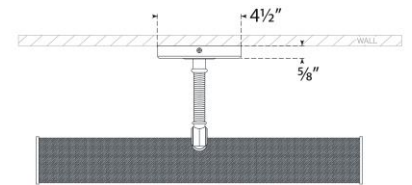

TEAR SHEET

Halwell 18" Picture Light

Item # CHD 2583AB/NRT

Designer: Chapman & Myers

Height: 2.75" - 4.5"

Width: 18"

Extension: 6.25" - 8.25"

Backplate: 2.75" x 4.5" Rectangle

Finishes: AB/NRT, BZ/NRT, PN/NRT

Socket: 2 - E26 Keyless

Wattage: 2 - 8 LED T9

Weight: 4 Pounds

Note: UL Only | Requires Smaller Outlet Box

Top View

Side View

Front View