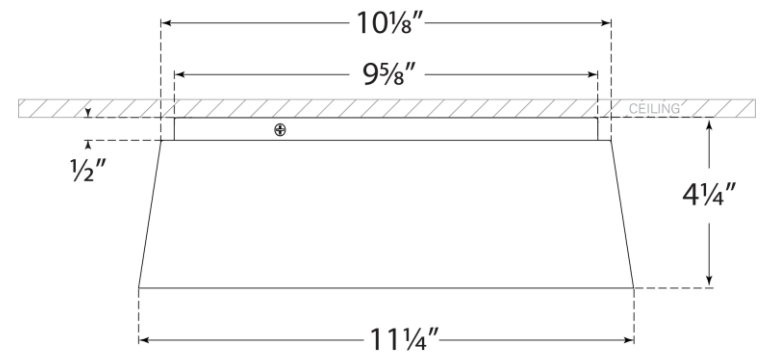

## Halo Small Flush Mount

Item # BBL 4094BLK

Designer: Barbara Barry

Height: 4.25"

Width: 11.25"

Canopy: 10" Round

Finishes: BLK, BSL, G, WHT

Socket: Dedicated LED

Wattage: 27w (2200lm)

Weight: 4 Pounds

Side View