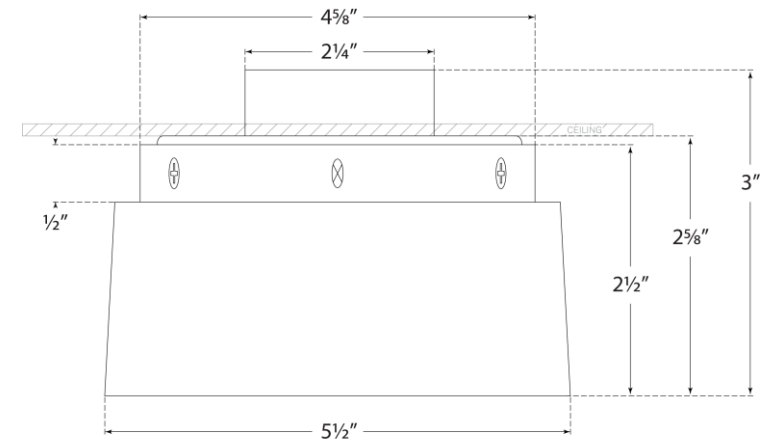

TEAR SHEET

Halo 5.5" Solitaire Flush Mount

Item # BBL 4090BLK

Designer: Barbara Barry

Height: 2.5"

Width: 5.5"

Canopy: 4.5" Round

Finishes: BLK, BSL, G, WHT

Socket: Dedicated LED

Wattage: 12w (1100lm)

Weight: 3 Pounds

Note: Requires Smaller Outlet Box

Side View