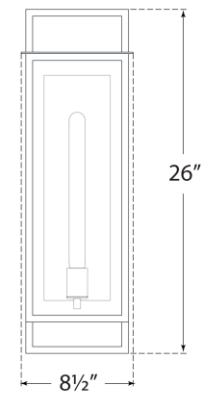

## Halle Large Narrow Wall Lantern

Item # S 2197AI-CG

Designer: Ian K. Fowler

Height: 26"

Width: 8.5"

Extension: 7.25"

Backplate: 7" x 19.5" Rectangle

Finishes: AI

Glass Options: CG

Socket: E26 Keyless

Wattage: 8 LED T10

Weight: 21 Pounds

Note: UL Only

Top View

Side View

Front View