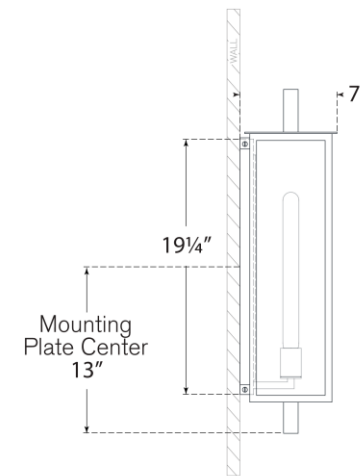

## Halle Large Narrow Wall Lantern

Item # S 2197AI-CG

Designer: Ian K. Fowler

Height: 26"

Width: 8.5"

Extension: 7.25"

Backplate: 7" x 19.5" Rectangle

Finishes: AI

Glass Options: CG

Socket: E26 Keyless

Wattage: 8 LED T10

Weight: 21 Pounds

Note: UL Only

Top View

Side View

Front View