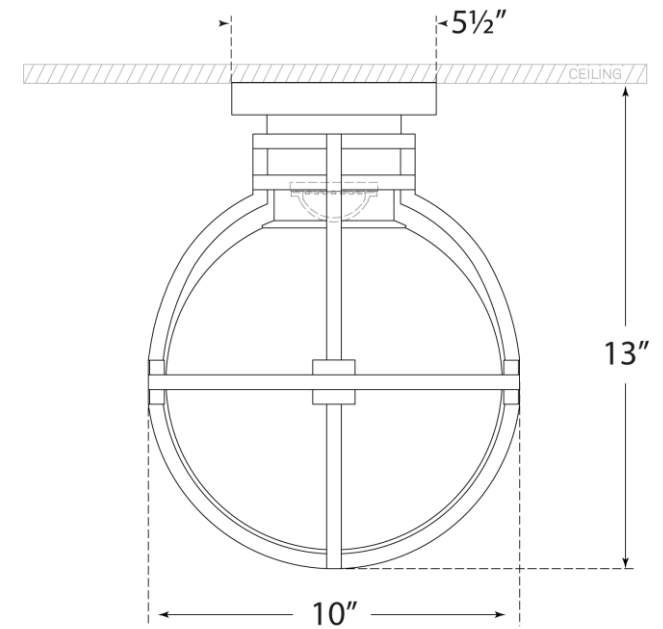

TEAR SHEET

Gracie 10" Captured Globe Flush Mount

Item # CHC 4481AB-CG

Designer: Chapman & Myers

Height: 13"

Width: 10"

Canopy: 5.5" Round

Finishes: AB, BZ, PN

Glass Options: Clear Glas

Lightsource: Dedicated LED

Wattage: 12w (1100lm)

Weight: 8 Pounds

Side View