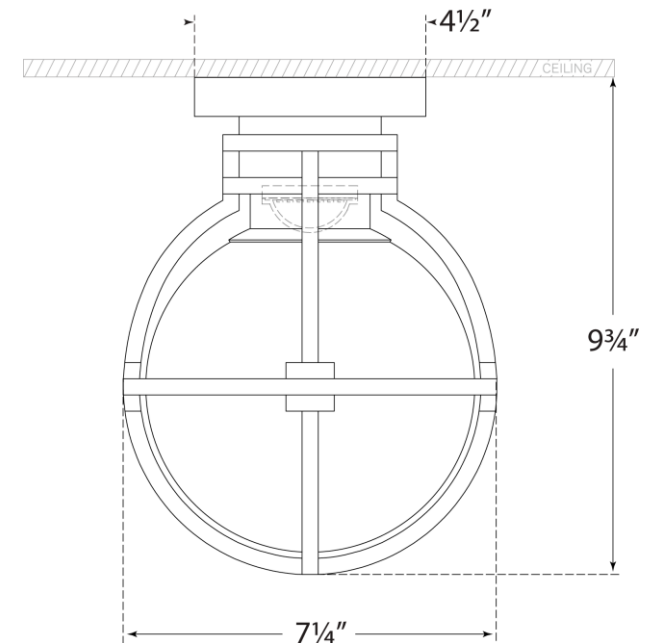

TEAR SHEET

Gracie 7" Captured Globe Flush Mount

Item # CHC 4480BZ-CG

Designer: Chapman & Myers

Height: 9.5"

Width: 7.25"

Canopy: 4.5" Round

Finishes: AN, BZ, PN

Glass Options: Clear Glas

Lightsource: Dedicated LED

Wattage: 9w (900lm)

Weight: 4 Pounds

Side View