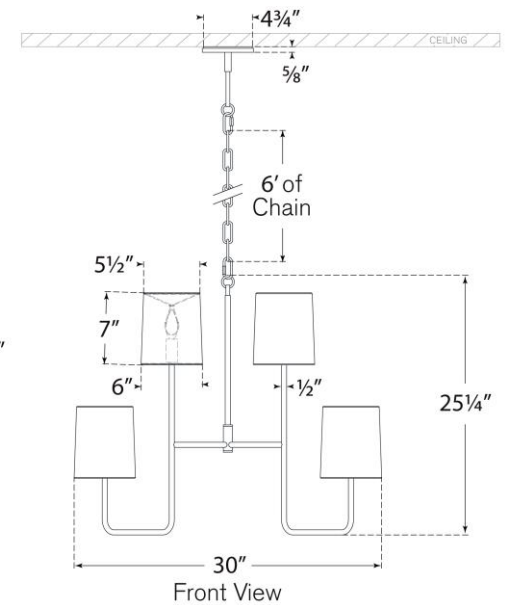

TEAR SHEET

Go Lightly Extra Large Two Tier Chandelier

Item # BBL 5083BZ-BZ

Designer: Barbara Barry

Height: 25.25"

Width: 30"

Canopy: 4.75" Round

Finishes: BZ, CW, G, PN, SB

Shade Treatments: BZ, CW, G, L, PN, SB

Shade Details: 5.5" x 6" x 7"

Socket: 8 - E12 Candelabra

Wattage: 8 - 6.5 LED B11

Weight: 19 Pounds

Note: UL Only

Top View

Front View