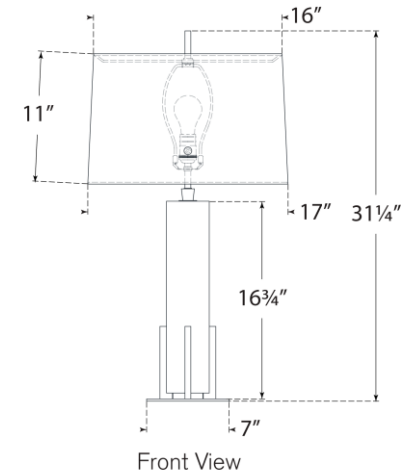

TEAR SHEET

Gironde Large Table Lamp

Item # TOB 3920ALB/BZ-L

Designer: Thomas O'Brien

Height: 31.25"

Width: 17"

Base: 7" Square

Finishes: ALB/BZ, ALB/HAB, CG/BZ, CG/HAB

Shade Treatments: L

Shade Details: 10/16" x 11/17" x 11" Rectangle

Socket: E26 Dimmer

Wattage: 15 LED A19

Weight: 25 Pounds

Note: Alabaster is a Natural Stone | Variations in Color and Texture are Expected