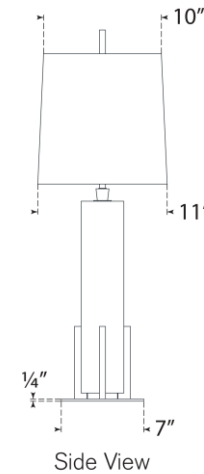

TEAR SHEET

Gironde Large Table Lamp

Item # TOB 3920ALB/BZ-L

Designer: Thomas O'Brien

Height: 31.25"

Width: 17"

Base: 7" Square

Finishes: ALB/BZ, ALB/HAB, CG/BZ, CG/HAB

Shade Treatments: L

Shade Details: 10/16" x 11/17" x 11" Rectangle

Socket: E26 Dimmer

Wattage: 15 LED A19

Weight: 25 Pounds

Note: Alabaster is a Natural Stone | Variations in Color and Texture are Expected

Top View