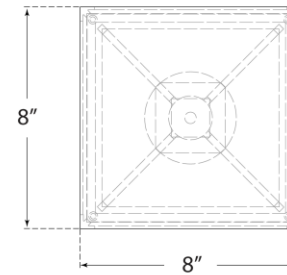

TEAR SHEET

Fresno Post Light

Item # CHO 7933AI-CG

Designer: Chapman & Myers

Height: 21"

Width: 8"

Base: 3" Round Post Cap

Finishes: AI

Glass Options: CG

Socket: E26 Keyless

Wattage: 60 T10

Weight: 9 Pounds

Top View

Front View