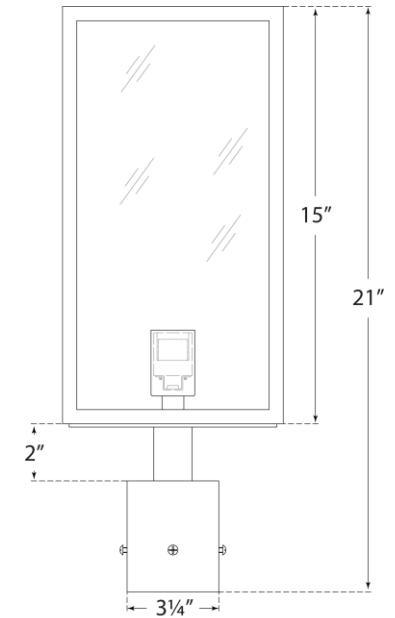

TEAR SHEET

Fresno Post Light

Item # CHO 7933AI-CG

Designer: Chapman & Myers

Height: 21"

Width: 8"

Base: 3" Round Post Cap

Finishes: AI

Glass Options: CG

Socket: E26 Keyless

Wattage: 60 T10

Weight: 9 Pounds

Top View

Front View